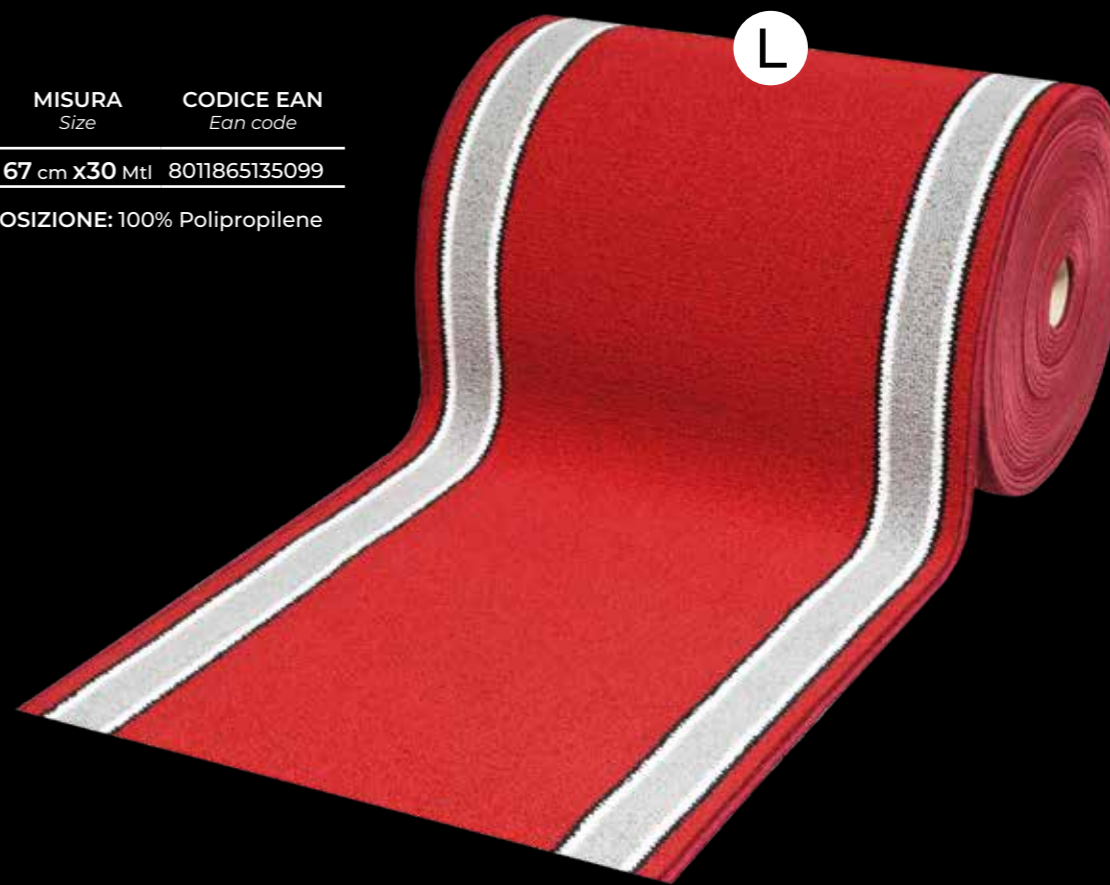

Passatoia Marra

ST. St.	MISURA Size	CODICE EAN Ean code
1 Pz.	67 cm x 30 Mtl	8011865135099

COMPOSIZIONE: 100% Polipropilene