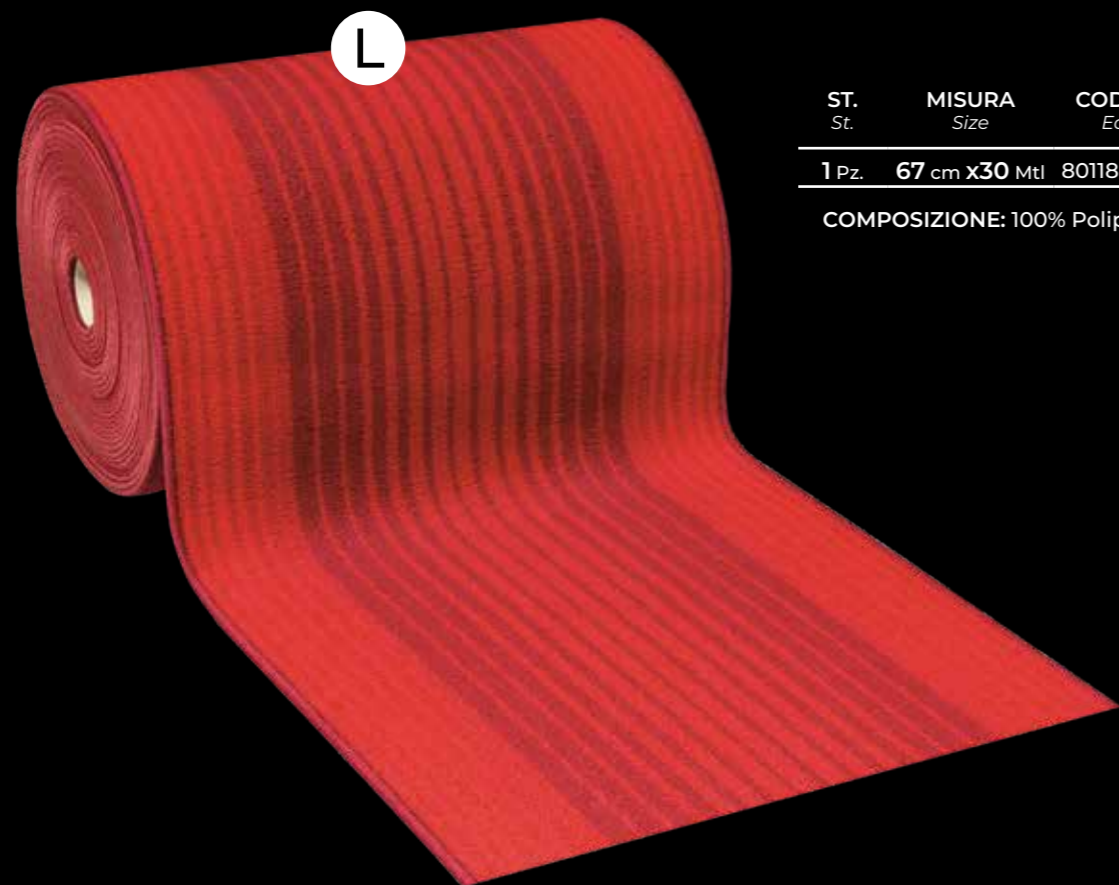

Passatoia Fosca