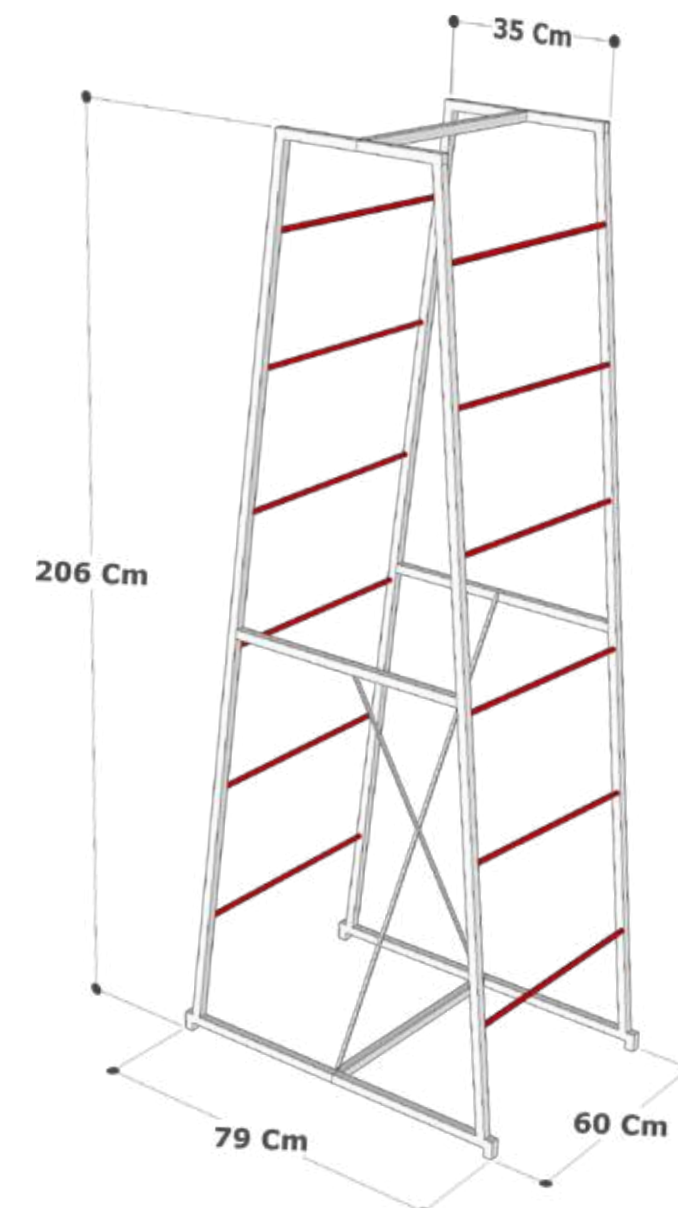

MODELLO G/GS

MODEL G/GS

GS: SMONTABILE

CODICE: 2F/14

CODE: 2F/14

(capienza 12 rotoli)

(CAPACITY 12 ROLLS)

SENZA RUOTE

WITHOUT WHEELS